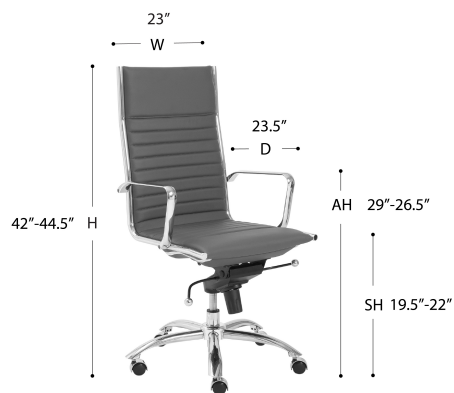

Dirk High Back Office Chair 00675GRY

High back or low, armrests or not, the Dirk Office Chair design is very popular for all the right reasons. The seat and back are constructed into a single piece for a finished look, while inside the seat and back are flat bungie bands which offer an outstanding level of comfort that is famous worldwide. With stunning design and a variety of color options, the Dirk is perfect for any office space.

Features:

- Soft leatherette over foam seat and back
- 100,000 double rubs
- Flat bungie band construction inside seat and back
- Chromed aluminum armrests
- Knee tilt mechanism with 5 locking positions
- Chromed steel frame and base
- BIFMA approved
- Weight capacity 350 lbs.
- Contract Grade

OVERALL DIMENSIONS

Assembled Size: W: 23.63 D: 23.23 H: 44.49 INCHES (W: 60 D: 59 H: 113 CM)

Net Weight/PC: 36.6 LBS (16.6 KG)

Gross Weight/CTN: 44.1 LBS (20 KG)

Weight Capacity/CTN: 350 LBS (158.76 KG)

Carton Dimension: W: 36.23 D: 16.93 H: 25.99 INCHES (W: 92 D: 43 H: 66 CM)