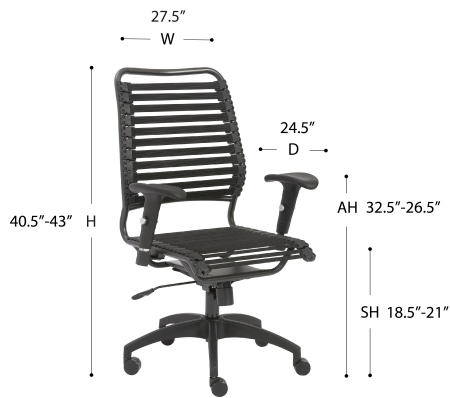

Baba Flat High Back Office Chair 02971BLK

Bask in cool comfort at home or at the office in this stylish Baba Flat High Back Office Chair. Sturdy, stretchy, flat bungee straps support the contours of your back. Adjustable armrests, seat height and tilt complete the experience to provide you with superb comfort for hours without back stress.

Features:

- Flat bungee bands seat and back
- Powder coated steel frame
- Adjustable nylon armrests
- Tilt mechanism with 2 locking positions
- Nylon base
- BIFMA approved components
- Weight capacity 450 lbs.
- Contract Grade
- Morten Georgsen Design

OVERALL DIMENSIONS

**Assembled Size:** W: 27.37 D: 24.41 H: 43.12 INCHES (W: 69.5 D: 62 H: 109.5 CM)

**Net Weight/PC:** 29 LBS (13.16 KG)

**Gross Weight/CTN:** 34.4 LBS (15.6 KG)

**Weight Capacity/CTN:** 450 LBS (204.12 KG)

**Carton Dimension:** W: 25 D: 23.8 H: 12 INCHES (W: 63.5 D: 60.45 H: 30.48 CM)

**Volume/CTN:** CUFT: 4.1 (CBM: 0.12)

**Quantity in Carton:** 1 PC/CTN

**Assembled/RTA:** Requires Assembly

**Vendor Code:** TWJG