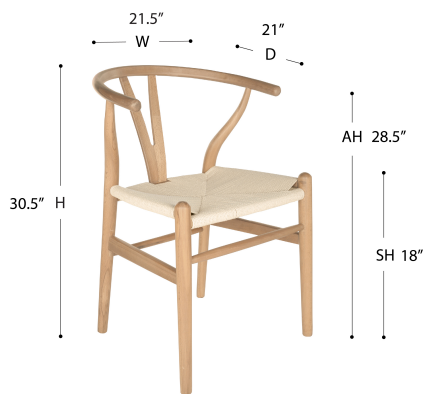

Evelina Side Chair 08157NAT

Reminiscent of a midcentury classic and crafted with a rush seat and solid wood frame, the Evelina side chair uses century old finishing techniques to bring graceful elegance to your home. Paired with a dining table, or used as a standalone, the geometric construction has been etched out with pristine detail, and the sleek surface is both easy to clean and resistant to staining. Our Evelina side chairs are a sophisticated choice for both modern and traditionally designed homes.

Features:

- Solid beech wood frame
- Rush seat
- Round tapered legs
- Plastic glides
- No assembly required
- Weight capacity 265 lbs.

OVERALL DIMENSIONS

Assembled Size:	W: 21.26	D: 20.87	H: 30.71	INCHES (W: 54 D: 53 H: 78 CM)
Net Weight/PC:	10.15	LBS	(4.6	KG)
Gross Weight/CTN:	28.66	LBS	(13	KG)
Weight Capacity/CTN:	529.12	LBS	(240	KG)
Carton Dimension:	W: 22.84	D: 21.26	H: 42.13	INCHES (W: 58 D: 54 H: 107 CM)
Volume/CTN:	CUFT: 11.6	(CBM: 0.34)		
Quantity in Carton:	2	PC/CTN		
Assembled/RTA:	No Assembly Required			
Vendor Code:	MNXN			
Minimum Order QTY (For Container Orders):	20	PCS		