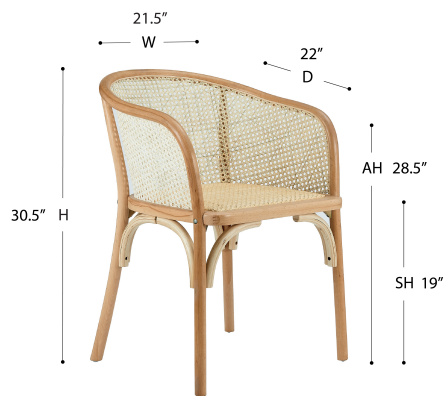

### Elsy Armchair 08190NAT-MP1

Crafted with a cane back, rattan seat and solid wood frame, the Elsy armchair uses century old finishing techniques to bring graceful elegance to your home. Paired with a dining table, or used as a standalone, the geometric construction has been etched out with pristine detail, and the sleek surface is both easy to clean and resistant to staining. Our Elsy armchairs are a sophisticated choice for both modern and traditionally designed homes.

#### Features:

- Stained solid beech wood frame
- Cane back
- Padded rattan seat
- No assembly required
- Weight capacity 265 lbs.

OVERALL DIMENSIONS

**Assembled Size:** W: 21.66 D: 22.25 H: 30.71 INCHES (W: 55 D: 56.5 H: 78 CM)

**Net Weight/PC:** 11.91 LBS (5.4 KG)

**Gross Weight/CTN:** 18.74 LBS (8.5 KG)

**Weight Capacity/CTN:** 264.56 LBS (120 KG)

**Carton Dimension:** W: 22.84 D: 22.84 H: 31.89 INCHES (W: 58 D: 58 H: 81 CM)

**Volume/CTN:** CUFT: 9.8 (CBM: 0.28)