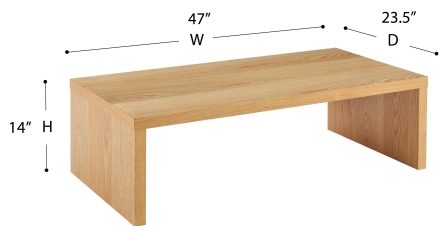

Abby 48" Coffee Table 09704-OAK

Form and function in perfect harmony. All of the Abby Tables are made of a unique, lightweight wooden honeycomb material, giving you the durability you require, along with an easy approach to re-arranging a room to suit the function.

Features:

- Oak veneer
- Engineered wood
- Sturdy construction with metal rod inside each leg
- Felt pads for floor protection
- Contract Grade

OVERALL DIMENSIONS

Assembled Size:	W: 47.25	D: 23.63	H: 13.98	INCHES (W: 120 D: 60 H: 35.5 CM)
Net Weight/PC:	31.75	LBS	(14.4	KG)
Gross Weight/CTN:	39.03	LBS	(17.7	KG)
Weight Capacity/CTN:	59.53	LBS	(27	KG)
Carton Dimension:	W: 50.4	D: 26.58	H: 5.52	INCHES (W: 128 D: 67.5 H: 14 CM)
Volume/CTN:	CUFT: 4.3	(CBM: 0.13)		
Quantity in Carton:	1	PC/CTN		
Assembled/RTA:	Requires Assembly			
Vendor Code:	SNLV			
Minimum Order QTY (For Container Orders):	30	PCS		