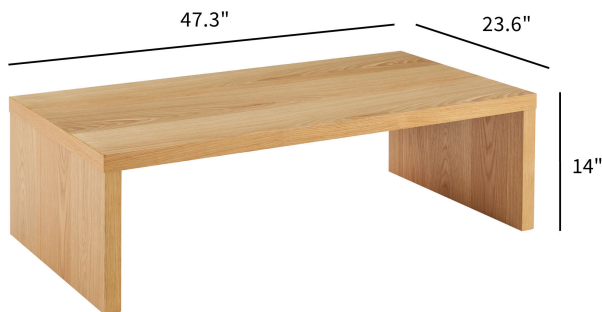

### Abby 48" Coffee Table 09704-OAK

Form and function in perfect harmony. All of the Abby Tables are made of a unique, lightweight wooden honeycomb material, giving you the durability you require, along with an easy approach to re-arranging a room to suit the function.

**Features:**

- Oak veneer
- Engineered wood
- Sturdy construction with metal rod inside each leg
- Felt pads for floor protection
- Contract Grade

<b>Assembled Size:</b>	<b>W:</b> 47.25	<b>D:</b> 23.63	<b>H:</b> 13.98	<b>INCHES</b>	<b>(W:</b> 120	<b>D:</b> 60	<b>H:</b> 35.5	<b>CM)</b>
<b>Net Weight/PC:</b>	31.75	<b>LBS</b>	(14.4	<b>KG)</b>				
<b>Gross Weight/CTN:</b>	37.92	<b>LBS</b>	(17.2	<b>KG)</b>				
<b>Weight Capacity/CTN:</b>	59.53	<b>LBS</b>	(27	<b>KG)</b>				
<b>Carton Dimension:</b>	<b>W:</b> 50.4	<b>D:</b> 26.58	<b>H:</b> 5.52	<b>INCHES</b>	<b>(W:</b> 128	<b>D:</b> 67.5	<b>H:</b> 14	<b>CM)</b>
<b>Volume/CTN:</b>	<b>CUFT:</b> 4.3	<b>(CBM: 0.13)</b>						
<b>Quantity in Carton:</b>	1	<b>PC/CTN</b>						
<b>Assembled/RTA:</b>	Requires Assembly							
<b>Vendor Code:</b>	SNLV							
<b>Minimum Order QTY (For Container Orders):</b>	30	<b>PCS</b>						