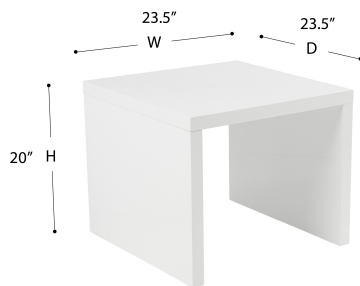

Abby 24" Side Table 09716WHT

Form and function in perfect harmony. The Abby Side Table is made of a unique, lightweight wooden honeycomb material giving you the durability you require, along with an easy approach to re-arranging a room to suit the function.

Features:

- High gloss lacquer
- Engineered wood
- Sturdy construction with metal rod inside each leg
- Felt pads for floor protection
- Contract Grade

OVERALL DIMENSIONS

Assembled Size:	W: 23.63	D: 23.63	H: 20.08	INCHES (W: 60 D: 60 H: 51 CM)
Net Weight/PC:	28.66	LBS	(13 KG)	
Gross Weight/CTN:	33.51	LBS	(15.2 KG)	
Weight Capacity/CTN:	59.53	LBS	(27 KG)	
Carton Dimension:	W: 27.17	D: 27.17	H: 6.89	INCHES (W: 69 D: 69 H: 17.5 CM)
Volume/CTN:	CUFT: 2.9		(CBM: 0.09)	
Quantity in Carton:	1	PC/CTN		
Assembled/RTA:	Requires Assembly			
Vendor Code:	SNLV			
Minimum Order QTY (For Container Orders):	30	PCS		