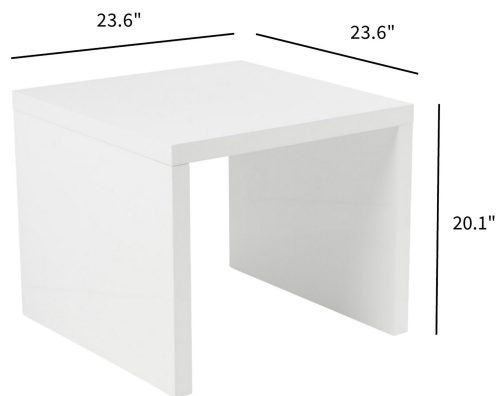

Abby 24" Side Table 09716WHT

Form and function in perfect harmony. The Abby Side Table is made of a unique, lightweight wooden honeycomb material giving you the durability you require, along with an easy approach to re-arranging a room to suit the function.

Features:

- High gloss lacquer
- Engineered wood
- Sturdy construction with metal rod inside each leg
- Felt pads for floor protection
- Contract Grade

| | | | | |
|--|-------------------|-----------------|-----------------|--|
| Assembled Size: | W: 23.63 | D: 23.63 | H: 20.08 | INCHES (W: 60 D: 60 H: 51 CM) |
| Net Weight/PC: | 28.66 | LBS | (13 KG) | |
| Gross Weight/CTN: | 33.51 | LBS | (15.2 KG) | |
| Weight Capacity/CTN: | 59.53 | LBS | (27 KG) | |
| Carton Dimension: | W: 27.17 | D: 27.17 | H: 6.89 | INCHES (W: 69 D: 69 H: 17.5 CM) |
| Volume/CTN: | CUFT: 2.9 | | (CBM: 0.09) | |
| Quantity in Carton: | 1 | PC/CTN | | |
| Assembled/RTA: | Requires Assembly | | | |
| Vendor Code: | SNLV | | | |
| Minimum Order QTY (For Container Orders): | 30 | PCS | | |