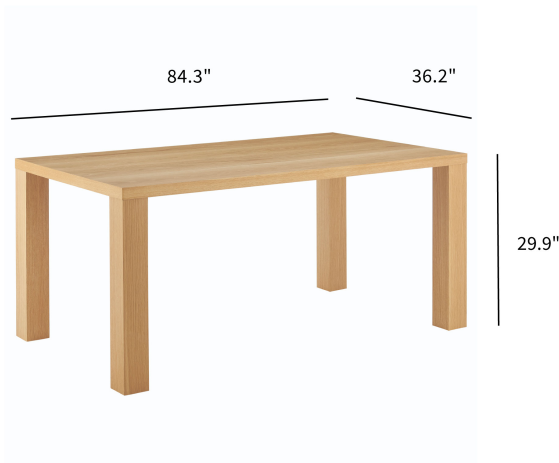

Abby 84" Rectangle Table 19708-OAK-KIT

Form and function in perfect harmony. The Abby Table is made of a unique, lightweight wooden honeycomb material giving you the durability you require, along with an easy approach to re-arranging a room to suit the function.

Features:

- Oak veneer
- Engineered wood
- Sturdy construction with metal rod inside each leg
- Seats up to 8 people
- Contract Grade

Assembled Size:	W:	84.26	D:	36.23	H:	29.93	INCHES (W: 214 D: 92 H: 76 CM)
Net Weight/PC:	80.92	LBS	(36.7	KG)			
Gross Weight/CTN:	96.8	LBS	(43.9	KG)			
Weight Capacity/CTN:	0	LBS	(0	KG)			
Carton Dimension:	W:	0	D:	0	H:	0	INCHES (W: 0 D: 0 H: 0 CM)
Volume/CTN:	CUFT:	9.7	(CBM: 0.29)				
Quantity in Carton:	1	PC/CTN					
Assembled/RTA:	Requires Assembly						
Vendor Code:	SNLV						
Minimum Order QTY (For Container Orders):	30	PCS					