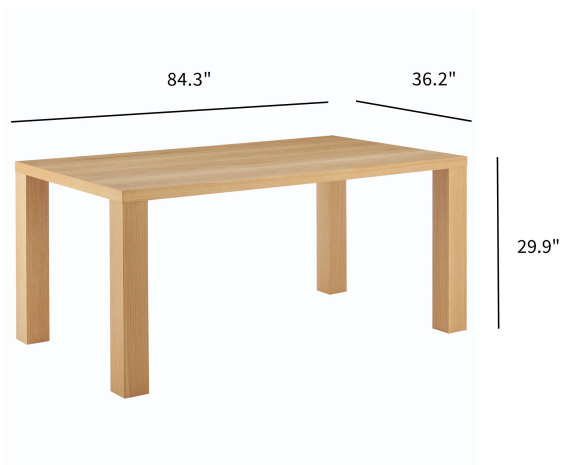

Abby 84" Rectangle Table 19708-OAK-KIT

Form and function in perfect harmony. The Abby Table is made of a unique, lightweight wooden honeycomb material giving you the durability you require, along with an easy approach to re-arranging a room to suit the function.

Features:

- Oak veneer
- Engineered wood
- Sturdy construction with metal rod inside each leg
- Plastic leg cap
- Seats up to 8 people
- Contract Grade

**Assembled Size:** W: 84.26 D: 36.23 H: 29.93 INCHES (W: 214 D: 92 H: 76 CM)