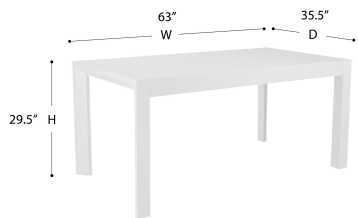

- Lacquered MDF
- Fixed top
- Seats up to 6 people

Assembled Size: W: 63 D: 35.43 H: 29.53 INCHES (W: 160 D: 90 H: 75 CM)

Net Weight/PC: 89.29 LBS (40.5 KG)

Gross Weight/CTN: 95.9 LBS (43.5 KG)

Weight Capacity/CTN: 220.46 LBS (100 KG)

Carton Dimension: W: 62.21 D: 38.59 H: 9.45 INCHES (W: 158 D: 98 H: 24 CM)

Volume/CTN: CUFT: 13.1 (CBM: 0.38)

Quantity in Carton: 1 PC/CTN

Assembled/RTA: Requires Assembly

Vendor Code: SNLV

Minimum Order QTY (For Container Orders): 30 PCS

Remarks:

OVERALL DIMENSIONS