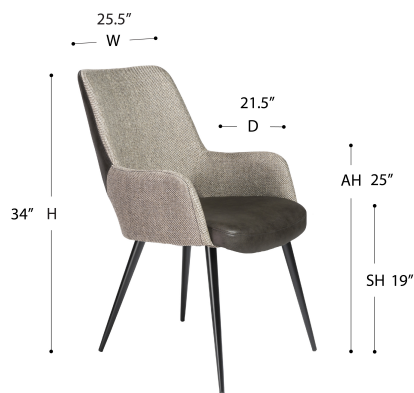

Desi Armchair 30494DKGRY

The Desi Collection features a vintage distressed soft leatherette seat paired with durable fabric back and armrests. This arm chair rests on a sturdy matte black powder coated steel base.

Features:

- Mix of vintage leatherette and fabric over foam
- Leatherette seat and outer back section
- Fabric arms and inner back section
- Leatherette: 70,000 double rubs
- Fabric: 20,000 double rubs
- Steel legs powder coated black
- Plastic feet
- Minor Assembly Required
- Weight capacity 265 lbs.
- Contract Grade

OVERALL DIMENSIONS

Assembled Size: W: 25.6 D: 21.26 H: 33.86 INCHES (W: 65 D: 54 H: 86 CM)

Net Weight/PC: 19.63 LBS (8.9 KG)

Gross Weight/CTN: 24.92 LBS (11.3 KG)

Weight Capacity/CTN: 264.56 LBS (120 KG)

Carton Dimension: W: 25.99 D: 22.05 H: 21.26 INCHES (W: 66 D: 56 H: 54 CM)