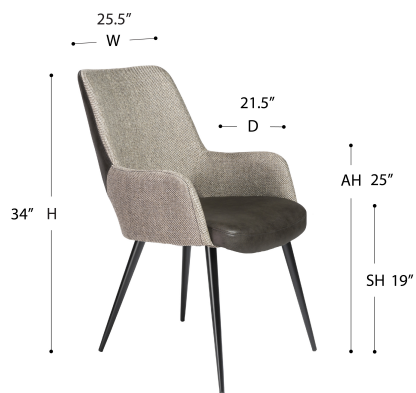

Desi Armchair 30494DKGRY

The Desi Collection features a distressed soft leatherette seat paired with durable fabric back and armrests. This arm chair rests on a sturdy matte black powder coated steel base.

Features:

- Mix of distressed leatherette and basket weave fabric over foam
- Leatherette seat and outer back section
- Fabric arms and inner back section
- Leatherette: 70,000 double rubs
- Fabric: 20,000 double rubs
- Powder coated steel legs
- Plastic feet
- Minor Assembly Required
- Weight capacity 265 lbs.
- Contract Grade

OVERALL DIMENSIONS

Assembled Size: W: 25.6 D: 21.26 H: 33.86 INCHES (W: 65 D: 54 H: 86 CM)

Net Weight/PC: 19.63 LBS (8.9 KG)

Gross Weight/CTN: 24.92 LBS (11.3 KG)

Weight Capacity/CTN: 264.56 LBS (120 KG)

Carton Dimension: W: 25.99 D: 22.05 H: 21.26 INCHES (W: 66 D: 56 H: 54 CM)