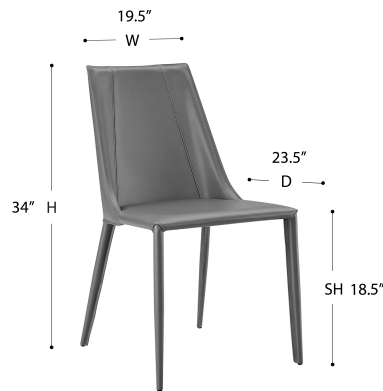

Kalle Side Chair 30914-GRY-MP1

Durable leather covers every inch of this sturdy side chair. Taupe, gray, white, dark caramel or black, you've just upped your game in look and feel.

Features:

- Fully upholstered regenerated leather over powder coated steel frame
- 15,000 double rubs
- Plastic feet
- No assembly required
- FSC Compliant
- Weight capacity 250 lbs.
- Contract Grade

OVERALL DIMENSIONS

Assembled Size: W: 19.49 D: 23.63 H: 33.86 INCHES (W: 49.5 D: 60 H: 86 CM)

Net Weight/PC: 13.23 LBS (6 KG)

Gross Weight/CTN: 20.95 LBS (9.5 KG)

Weight Capacity/CTN: 250 LBS (113.4 KG)

Carton Dimension: W: 20.48 D: 24.22 H: 35.04 INCHES (W: 52 D: 61.5 H: 89 CM)