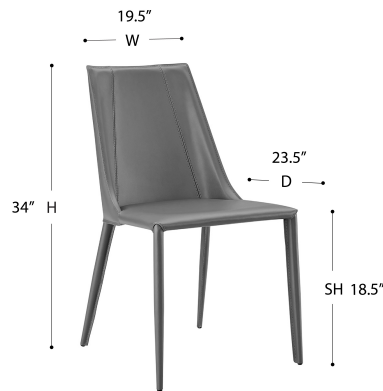

Kalle Side Chair 30914-GRY-MP1

Durable leather covers every inch of this sturdy side chair. Gray, white, cognac or black, you've just upped your game in look and feel.

Features:

- Regenerated leather seat, back and legs
- 15,000 double rubs
- Powder coated internal steel frame
- Plastic feet
- No assembly required
- FSC Compliant
- Weight capacity 250 lbs.
- Contract Grade

OVERALL DIMENSIONS

**Assembled Size:** W: 19.49 D: 23.63 H: 33.86 INCHES (W: 49.5 D: 60 H: 86 CM)

**Net Weight/PC:** 13.23 LBS (6 KG)

**Gross Weight/CTN:** 20.95 LBS (9.5 KG)

**Weight Capacity/CTN:** 250 LBS (113.4 KG)

**Carton Dimension:** W: 20.48 D: 24.22 H: 35.04 INCHES (W: 52 D: 61.5 H: 89 CM)

**Volume/CTN:** CUFT: 10.1 (CBM: 0.29)

**Quantity in Carton:** 1 PC/CTN

**Assembled/RTA:** No Assembly Required

**Vendor Code:** SNTF