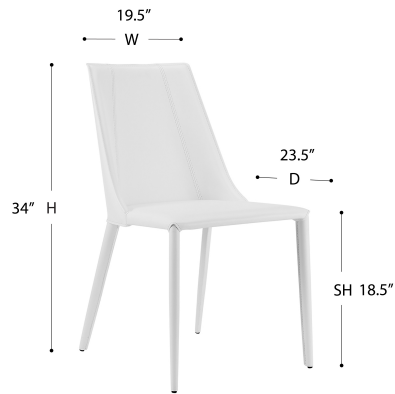

Kalle Side Chair 30914-WHT-MP1

Durable leather covers every inch of this sturdy side chair. Gray, white, cognac or black, you've just upped your game in look and feel.

Features:

- Regenerated leather seat, back and legs
- 15,000 double rubs
- Powder coated internal steel frame
- Plastic feet
- No assembly required
- FSC Compliant
- Weight capacity 250 lbs.
- Contract Grade

OVERALL DIMENSIONS

Assembled Size: **W:** 19.49 **D:** 23.63 **H:** 33.86 **INCHES (W: 49.5 D: 60 H: 86 CM)**

Net Weight/PC: 13.23 **LBS** (6 KG)

Gross Weight/CTN: 20.95 **LBS** (9.5 KG)

Weight Capacity/CTN: 250 **LBS** (113.4 KG)

Carton Dimension: **W:** 20.48 **D:** 24.22 **H:** 35.04 **INCHES (W: 52 D: 61.5 H: 89 CM)**

Volume/CTN: **CUFT:** 10.1 (**CBM: 0.29**)

Quantity in Carton: 1 **PC/CTN**

Assembled/RTA: No Assembly Required