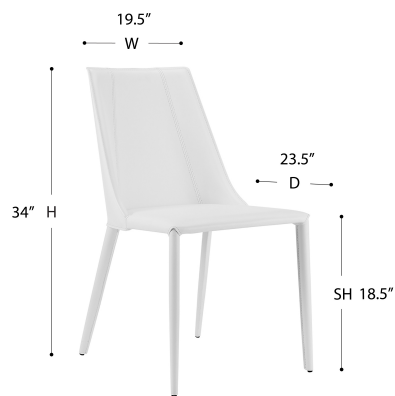

Kalle Side Chair 30914-WHT-MP1

Durable leather covers every inch of this sturdy side chair. Taupe, gray, white, dark caramel or black, you've just upped your game in look and feel.

Features:

- Fully upholstered regenerated leather over powder coated steel frame
- 15,000 double rubs
- Plastic feet
- No assembly required
- FSC Compliant
- Weight capacity 250 lbs.
- Contract Grade

OVERALL DIMENSIONS

Assembled Size: W: 19.49 D: 23.63 H: 33.86 INCHES (W: 49.5 D: 60 H: 86 CM)

Net Weight/PC: 13.23 LBS (6 KG)

Gross Weight/CTN: 20.95 LBS (9.5 KG)

Weight Capacity/CTN: 250 LBS (113.4 KG)

Carton Dimension: W: 20.48 D: 24.22 H: 35.04 INCHES (W: 52 D: 61.5 H: 89 CM)