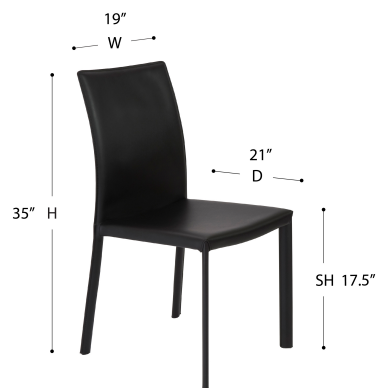

Hasina Side Chair 38627BLK

Every surface is leather on the Hasina Side Chair. The legs, back and seat provide the special feel of lasting elegance. The seat back curves gently for added comfort, giving this chair a particularly lovely silhouette.

Features:

- Fully upholstered regenerated leather over powder coated steel frame
- 15,000 double rubs
- No assembly required
- Plastic feet
- FSC Compliant
- Weight capacity 250 lbs.
- Contract Grade

OVERALL DIMENSIONS

Assembled Size: **W:** 19.1 **D:** 21.07 **H:** 35.04 **INCHES (W: 48.5 D: 53.5 H: 89 CM)**

Net Weight/PC: 14.33 **LBS** (6.5 KG)

Gross Weight/CTN: 37.48 **LBS** (17 KG)

Weight Capacity/CTN: 500 **LBS** (226.8 KG)

Carton Dimension: **W:** 26.78 **D:** 20.67 **H:** 37.41 **INCHES (W: 68 D: 52.5 H: 95 CM)**

Volume/CTN: **CUFT:** 12 (**CBM: 0.34**)

Quantity in Carton: 2 **PC/CTN**

Assembled/RTA: No Assembly Required

Vendor Code: SNTF