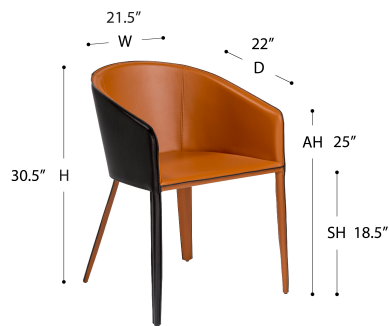

Pallas Armchair 38884COG

The Pallas Armchair offers a stylish way to relax. The sturdy powder coated steel frame comes completely upholstered in smooth leather. It is available in a combination of cognac and black or white and gray.

Features:

- Fully upholstered regenerated leather arm chair
- 15,000 double rubs
- Cognac seat and inner back, black outer back
- Internal steel frame
- Plastic feet
- FSC Compliant
- Weight capacity 265 lbs.
- Contract Grade

OVERALL DIMENSIONS

Assembled Size: **W:** 21.46 **D:** 21.86 **H:** 30.32 **INCHES (W: 54.5 D: 55.5 H: 77 CM)**

Net Weight/PC: 17.2 **LBS** (7.8 KG)

Gross Weight/CTN: 22.05 **LBS** (10 KG)

Weight Capacity/CTN: 264.56 **LBS** (120 KG)

Carton Dimension: **W:** 22.05 **D:** 22.84 **H:** 31.5 **INCHES (W: 56 D: 58 H: 80 CM)**

Volume/CTN: **CUFT:** 9.2 (**CBM: 0.27**)

Quantity in Carton: 1 **PC/CTN**

Assembled/RTA: No Assembly Required

Vendor Code: SNTF