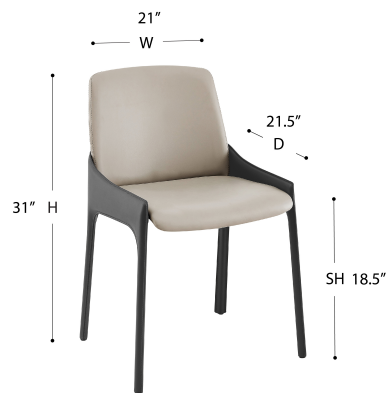

### Vilante Side Chair 38970GRY

With a mix of comfortable leatherette, and refined regenerated leather, the Vilante Side Chair effortlessly blends a contemporary approach and elegant design. The simple yet sophisticated style will compliment any space in need of a little modernity. Allow the Vilante Side Chair to comfortably support your family and friends around the table.

#### Features:

- Regenerated leather upholstered legs and frame
- Soft leatherette upholstered seat and back
- Semi-PU 50,000 double rubs
- Regenerated leather 15,000 double rubs
- Plastic feet
- FSC Compliant
- No assembly required
- Weight capacity 250 lbs.

OVERALL DIMENSIONS

**Assembled Size:** W: 20.87 D: 21.26 H: 31.11 INCHES (W: 53 D: 54 H: 79 CM)

**Net Weight/PC:** 19.76 LBS (8.96 KG)

**Gross Weight/CTN:** 49.4 LBS (22.42 KG)

**Weight Capacity/CTN:** 500 LBS (226.8 KG)

**Carton Dimension:** W: 27.17 D: 22.05 H: 42.33 INCHES (W: 69 D: 56 H: 107.5 CM)

**Volume/CTN:** CUFT: 14 (CBM: 0.4)

**Quantity in Carton:** 2 PC/CTN

**Assembled/RTA:** No Assembly Required

**Vendor Code:** SNTF