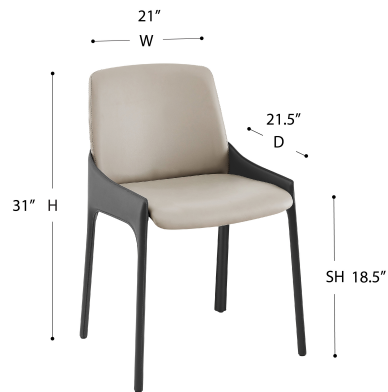

Vilante Side Chair 38970GRY

With a mix of comfortable leatherette, and refined regenerated leather, the Vilante Side Chair effortlessly blends a contemporary approach and elegant design. The simple yet sophisticated style will compliment any space in need of a little modernity. Allow the Vilante Side Chair to comfortably support your family and friends around the table.

Features:

- Regenerated leather upholstered legs and frame
- Soft leatherette upholstered seat and back
- Semi-PU 50,000 double rubs
- Regenerated leather 15,000 double rubs
- Plastic feet
- FSC Compliant
- No assembly required
- Weight capacity 265 lbs.

OVERALL DIMENSIONS

Assembled Size: W: 20.87 D: 21.26 H: 31.11 INCHES (W: 53 D: 54 H: 79 CM)

Net Weight/PC: 19.76 LBS (8.96 KG)

Gross Weight/CTN: 49.4 LBS (22.42 KG)

Weight Capacity/CTN: 529.12 LBS (240 KG)

Carton Dimension: W: 27.17 D: 22.05 H: 42.33 INCHES (W: 69 D: 56 H: 107.5 CM)

Volume/CTN: CUFT: 14 (CBM: 0.4)

Quantity in Carton: 2 PC/CTN

Assembled/RTA: No Assembly Required

Vendor Code: SNTF

Minimum Order QTY (For Container Orders): 50 PCS