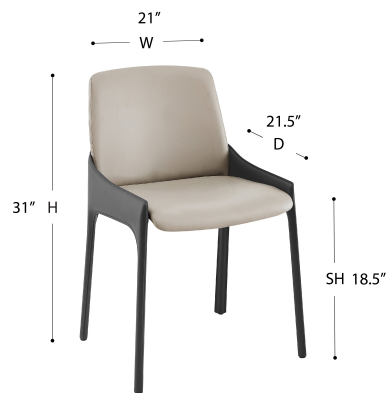

Vilante Side Chair 38970GRY

With a mix of comfortable leatherette, and refined regenerated leather, the Vilante Side Chair effortlessly blends a contemporary approach and elegant design. The simple yet sophisticated style will compliment any space in need of a little modernity. Allow the Vilante Side Chair to comfortably support your family and friends around the table.

Features:

- Regenerated leather upholstered legs and frame
- Soft leatherette upholstered seat and back
- Semi-PU 50,000 double rubs
- Regenerated leather 15,000 double rubs
- Plastic feet
- FSC Compliant
- No assembly required
- Weight capacity 250 lbs.

OVERALL DIMENSIONS

Assembled Size: W: 20.87 D: 21.26 H: 31.11 INCHES (W: 53 D: 54 H: 79 CM)

Net Weight/PC: 19.76 LBS (8.96 KG)

Gross Weight/CTN: 49.4 LBS (22.42 KG)

Weight Capacity/CTN: 500 LBS (226.8 KG)

Carton Dimension: W: 27.17 D: 22.05 H: 42.33 INCHES (W: 69 D: 56 H: 107.5 CM)

Volume/CTN: CUFT: 14 (CBM: 0.4)

Quantity in Carton: 2 PC/CTN

Assembled/RTA: No Assembly Required

Vendor Code: SNTF

Minimum Order QTY (For Container Orders): 50 PCS