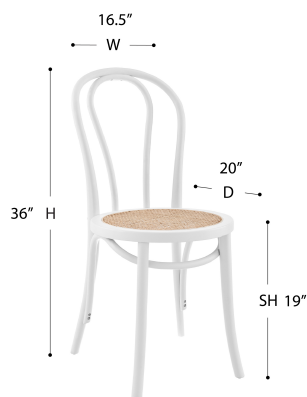

Marko Side Chair 39116MTWHT

True style comes from the details. With a classic bentwood design and beautiful cane seating, the design of the Marko Side Chair was inspired by the shapes and textures of the art-déco movement. A lovely accompaniment for any warm and inviting atmosphere.

Features:

- Solid beech wood frame
- Cane seat in natural color
- FSC Compliant
- Classic bentwood design
- Plastic feet
- Weight capacity 286 lbs.

OVERALL DIMENSIONS

**Assembled Size:** W: 16.34 D: 20.08 H: 35.83 INCHES (W: 41.5 D: 51 H: 91 CM)

**Net Weight/PC:** 7.72 LBS (3.5 KG)

**Gross Weight/CTN:** 21.62 LBS (9.8 KG)

**Weight Capacity/CTN:** 573.2 LBS (260 KG)

**Carton Dimension:** W: 26.78 D: 18.12 H: 38.19 INCHES (W: 68 D: 46 H: 97 CM)

**Volume/CTN:** CUFT: 10.8 (CBM: 0.32)