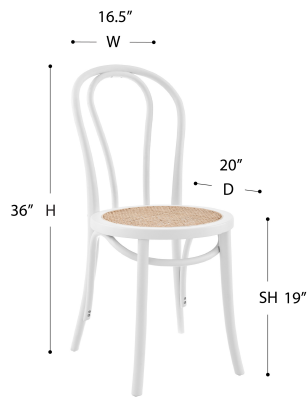

Marko Side Chair 39116MTWHT

True style comes from the details. With a classic bentwood design and beautiful cane seating, the design of the Marko Side Chair was inspired by the shapes and textures of the art-déco movement. A lovely accompaniment for any warm and inviting atmosphere.

Features:

- Solid beech wood frame
- Cane seat in natural color
- FSC Compliant
- Classic bentwood design
- Plastic feet
- Weight capacity 286 lbs.

OVERALL DIMENSIONS

Assembled Size: W: 16.34 D: 20.08 H: 35.83 INCHES (W: 41.5 D: 51 H: 91 CM)

Net Weight/PC: 7.72 LBS (3.5 KG)

Gross Weight/CTN: 21.62 LBS (9.8 KG)

Weight Capacity/CTN: 573.2 LBS (260 KG)

Carton Dimension: W: 26.78 D: 18.12 H: 38.19 INCHES (W: 68 D: 46 H: 97 CM)

Volume/CTN: CUFT: 10.8 (CBM: 0.32)