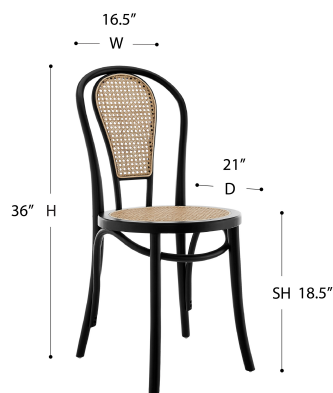

Liva Side Chair 39120MTBLK

The Liva Side Chair was inspired by the shapes and textures of the art-déco movement. Featuring an elegant bentwood design and matching cane seating, the design of this piece is nothing short of stunning.

Features:

- Solid beech wood frame
- Cane seat and back
- FSC Certified
- Classic bentwood design
- Plastic feet
- Weight capacity 330 lbs.

OVERALL DIMENSIONS

Assembled Size: W: 16.34 D: 20.87 H: 35.83 INCHES (W: 41.5 D: 53 H: 91 CM)

Net Weight/PC: 7.6 LBS (3.45 KG)

Gross Weight/CTN: 20.6 LBS (9.36 KG)

Weight Capacity/PC: 330.69 LBS (150 KG)

Carton Dimension: W: 18.12 D: 26.78 H: 38.19 INCHES (W: 46 D: 68 H: 97 CM)

Volume/CTN: CUFT: 10.8 (CBM: 0.32)