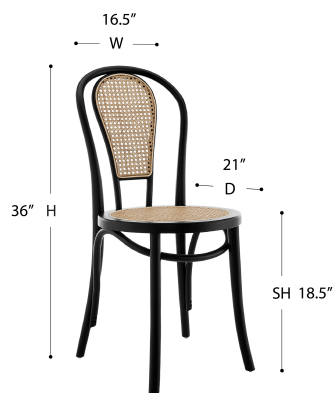

Liva Side Chair 39120MTBLK

The Liva Side Chair was inspired by the shapes and textures of the art-déco movement. Featuring an elegant bentwood design and matching cane seating, the design of this piece is nothing short of stunning.

Features:

- Solid beech wood frame
- Cane seat and back
- FSC Compliant
- Classic bentwood design
- Plastic feet
- Weight capacity 330 lbs.

OVERALL DIMENSIONS

Assembled Size: W: 16.34 D: 20.87 H: 35.83 INCHES (W: 41.5 D: 53 H: 91 CM)

Net Weight/PC: 7.6 LBS (3.45 KG)

Gross Weight/CTN: 20.6 LBS (9.36 KG)

Weight Capacity/CTN: 661.38 LBS (300 KG)

Carton Dimension: W: 18.12 D: 26.78 H: 38.19 INCHES (W: 46 D: 68 H: 97 CM)

Volume/CTN: CUFT: 10.8 (CBM: 0.32)