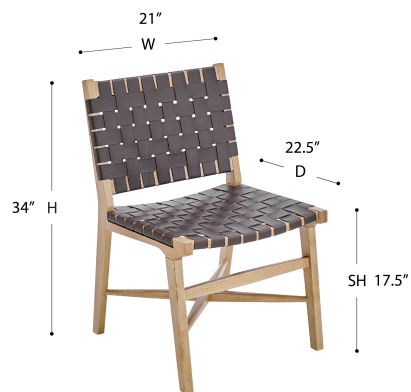

Evangeline Side Chair 39184-NAT

Experience comfortable seating in any space, be it your dining room, den, or study, with this side chair. Featuring a sleek, minimalist design and adorned with a rich brown woven PU seat and back, this side chair adds a touch of elegance wherever it goes.

Features:

- Solid beech wooden frame
- Woven regenerated leather seat and back
- Plastic glides
- No assembly required
- FSC Compliant
- Weight capacity 265 lbs.
- Contract Grade

OVERALL DIMENSIONS

Assembled Size: **W:** 20.87 **D:** 22.64 **H:** 33.86 **INCHES (W: 53 D: 57.5 H: 86 CM)**

Net Weight/PC: 14.77 **LBS** (6.7 KG)

Gross Weight/CTN: 21.72 **LBS** (9.86 KG)

Weight Capacity/CTN: 264.56 **LBS** (120 KG)

Carton Dimension: **W:** 22.05 **D:** 23.63 **H:** 35.44 **INCHES (W: 56 D: 60 H: 90 CM)**