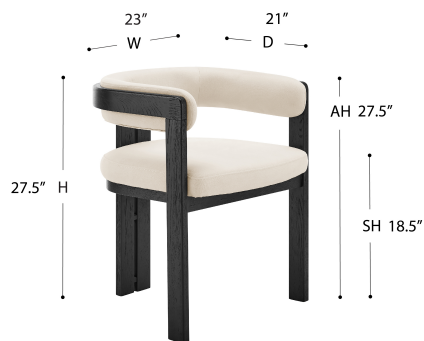

**Blixia Armchair 39244-BLK**

The Blixia Armchair encapsulates elegance with its sturdy solid oak wood frame. Its seat, clothed in a high-quality beige fabric, features a captivating design that adds character to any space. Fitted with plastic feet for floor protection. Significantly, this piece of furniture is FSC Compliant, reassuring you that the wood has been sourced from responsibly managed forests, emphasizing a commitment to environmental care.

**Features:**

- Solid oak wood frame in black finish
- Beige fabric seat
- Fabric passed 30,000 double rubs
- Plastic feet
- FSC Certified
- No assembly required
- Weight capacity 330 lbs.

OVERALL DIMENSIONS

**Assembled Size:**    **W:** 22.84    **D:** 20.87    **H:** 27.96 **INCHES (W: 58    D: 53    H: 71 CM)**

**Net Weight/PC:**    19.63 **LBS (8.9 KG)**

**Gross Weight/CTN:** 26.68 **LBS (12.1 KG)**

**Weight Capacity/PC:** 330 **LBS (149.69 KG)**