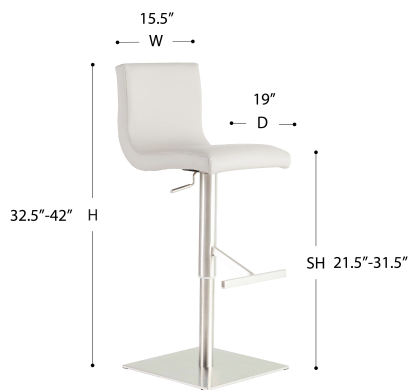

Scott Adjustable Bar/Counter Stool 80974WHT

Designed with an elegant, contemporary flair, the Scott Adjustable Stool is a study in stylish form and delightful function. Features a curved leatherette seat with adjustable-height base in brushed stainless steel. Seat height ranges from 22" to 32".

Features:

- Soft leatherette over foam seat and back
- 120,000 double rubs
- Brushed stainless steel column, base and footrest
- Swivel (360 degrees)
- Felt pads for floor protection
- Weight capacity 300 lbs.

OVERALL DIMENSIONS

Assembled Size: W: 15.56 D: 18.9 H: 42.13 INCHES (W: 39.5 D: 48 H: 107 CM)

Net Weight/PC: 34.62 LBS (15.7 KG)

Gross Weight/CTN: 39.25 LBS (17.8 KG)

Weight Capacity/CTN: 300 LBS (136.08 KG)

Carton Dimension: W: 19.1 D: 16.74 H: 17.33 INCHES (W: 48.5 D: 42.5 H: 44 CM)

Volume/CTN: CUFT: 3.2 (CBM: 0.1)

Quantity in Carton: 1 PC/CTN

Assembled/RTA: Requires Assembly

Vendor Code: SNMF

Minimum Order QTY (For Container Orders): 50 PCS