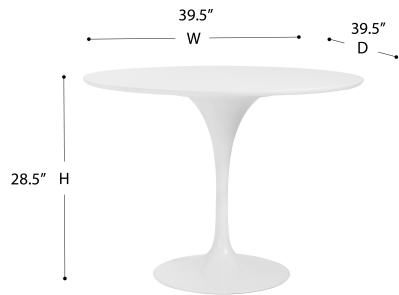

Astrid 40" Round Table 90264WHT-KIT

Grace and function fuse together to form the elegant Astrid Table. With a clean finish, durable tulip base, and crisp round top this table will be sure to wow your friends and family. From lavish parties to casual get togethers, the Astrid Dining Table will add a dash of vitality and elegance to any space or occasion.

Features:

- Matte white lacquer
- Engineered wood top with beveled edge
- High gloss white powder coated steel tulip base
- Seats up to 4 people
- Contract Grade

OVERALL DIMENSIONS

Assembled Size:	W: 39.38	D: 39.38	H: 28.75	INCHES (W: 100 D: 100 H: 73 CM)
Net Weight/PC:	60.42	LBS	(27.4 KG)	
Gross Weight/CTN:	72.98	LBS	(33.1 KG)	
Weight Capacity/CTN:	66.14	LBS	(30 KG)	
Carton Dimension:	W: 0	D: 0	H: 0	INCHES (W: 0 D: 0 H: 0 CM)
Volume/CTN:	CUFT: 12.1		(CBM: 0.35)	
Quantity in Carton:	1	PC/CTN		
Assembled/RTA:	Requires Assembly			
Vendor Code:	SNLV			
Minimum Order QTY (For Container Orders):	30	PCS		