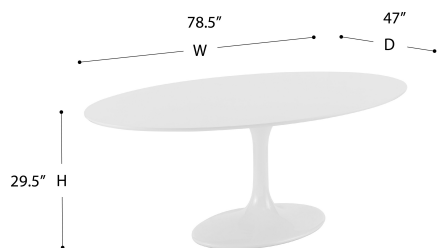

Astrid 79" Oval Table 90280WHT-KIT

Grace and function fuse together to form the elegant Astrid Table. With a clean finish, durable tulip base, and crisp round top this table will be sure to wow your friends and family. From lavish parties to casual get togethers, the Astrid Table will add a dash of vitality and elegance to any space or occasion.

Features:

- Satin white lacquer
- Engineered wood
- Top with beveled edge
- High gloss white fiberglass tulip base
- Seats up to 8 people
- Contract Grade

OVERALL DIMENSIONS

Assembled Size:	W: 78.75	D: 47.25	H: 29.14	INCHES (W: 200 D: 120 H: 74 CM)
Net Weight/PC:	177.48	LBS	(80.5	KG)
Gross Weight/CTN:	209.88	LBS	(95.2	KG)
Weight Capacity/CTN:	0	LBS	(0	KG)
Carton Dimension:	W: 0	D: 0	H: 0	INCHES (W: 0 D: 0 H: 0 CM)
Volume/CTN:	CUFT: 27	(CBM: 0.77)		
Quantity in Carton:	1	PC/CTN		
Assembled/RTA:	Requires Assembly			
Vendor Code:	SNLV			
Minimum Order QTY (For Container Orders):	0	PCS		