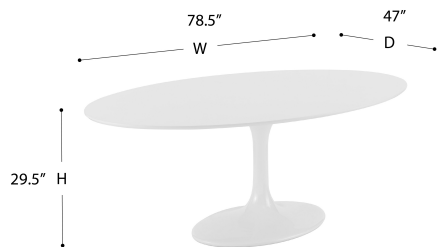

Astrid 79" Oval Table 90280WHT-KIT

Grace and function fuse together to form the elegant Astrid Table. With a clean finish, durable tulip base, and crisp round top this table will be sure to wow your friends and family. From lavish parties to casual get togethers, the Astrid Table will add a dash of vitality and elegance to any space or occasion.

Features:

- Satin white lacquer
- Engineered wood
- Top with beveled edge
- High gloss white fiberglass base
- Tulip table base
- Seats up to 8 people
- Contract Grade

OVERALL DIMENSIONS

Assembled Size: **W:** 78.75 **D:** 47.25 **H:** 29.14 **INCHES (W: 200 D: 120 H: 74 CM)**

Net Weight/PC: 177.48 **LBS** (80.5 KG)

Gross Weight/CTN: 206.58 **LBS** (93.7 KG)

Weight Capacity/CTN: 0 **LBS** (0 KG)

Carton Dimension: **W:** 0 **D:** 0 **H:** 0 **INCHES (W: 0 D: 0 H: 0 CM)**

Volume/CTN: **CUFT:** 27 (**CBM:** 0.77)