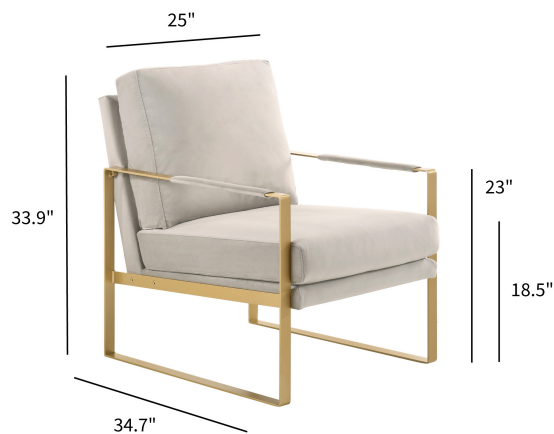

### Bettina Lounge Chair 90369BG

Upholstered with velvet, the Bettina Lounge Chair is the epitome of quality and comfort. The leather cushions are supported by a stylish and durable metal frame with removable armrest covers. A thoughtful composition of soft and sturdy.

**Features:**

- Velvet over foam seat and back
- Removable leather armrest covers attached with velcro
- Steel base powder coated matte gold
- Contract Grade

**Assembled Size:**    **W:** 25    **D:** 34.65    **H:** 33.86 **INCHES (W: 63.5    D: 88    H: 86 CM)**

**Net Weight/PC:** 40.79 **LBS (18.5 KG)**

**Gross Weight/CTN:** 59.09 **LBS (26.8 KG)**

**Weight Capacity/CTN:** 308.65 **LBS (140 KG)**

**Carton Dimension:**    **W:** 35.44    **D:** 26.5    **H:** 34.26 **INCHES (W: 90    D: 67.3    H: 87 CM)**