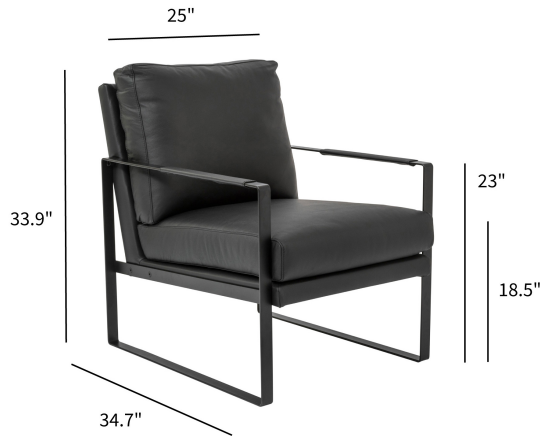

Bettina Lounge Chair 90370BLK

Upholstered with genuine leather, the Bettina Lounge Chair is the epitome of quality and comfort. The leather cushions are supported by a stylish and durable metal frame with removable armrest covers. A thoughtful composition of soft and sturdy.

Features:

- Genuine buffalo leather over foam seat and back
- Removable leather armrest covers attached with velcro
- Steel base powder coated black
- Contract Grade

Assembled Size:	W: 25	D: 34.65	H: 33.86	INCHES (W: 63.5 D: 88 H: 86 CM)
Net Weight/PC:	46.2	LBS	(20.96 KG)	
Gross Weight/CTN:	60.4	LBS	(27.4 KG)	
Weight Capacity/CTN:	308.65	LBS	(140 KG)	
Carton Dimension:	W: 35.44	D: 26.5	H: 34.26	INCHES (W: 90 D: 67.3 H: 87 CM)
Volume/CTN:	CUFT: 15.8		(CBM: 0.45)	
Quantity in Carton:	1	PC/CTN		
Assembled/RTA:	No Assembly Required			
Vendor Code:	AEH			
Minimum Order QTY (For Container Orders):	50	PCS		