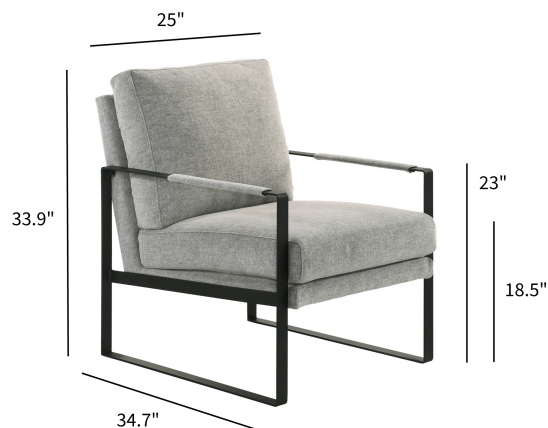

Bettina Lounge Chair 90370LTGRY

Upholstered with fabric, the Bettina Lounge Chair is the epitome of quality and comfort. The leather cushions are supported by a stylish and durable metal frame with removable armrest covers. A thoughtful composition of soft and sturdy.

Features:

- Fabric over foam seat and back
- Removable leather armrest covers attached with velcro
- Steel base powder coated black
- Contract Grade

**Assembled Size:**    **W:** 25    **D:** 34.65    **H:** 33.86 **INCHES (W: 63.5    D: 88    H: 86 CM)**

**Net Weight/PC:** 46.2 **LBS (20.96 KG)**

**Gross Weight/CTN:** 60.4 **LBS (27.4 KG)**

**Weight Capacity/CTN:** 308.65 **LBS (140 KG)**

**Carton Dimension:**    **W:** 35.44    **D:** 26.5    **H:** 34.26 **INCHES (W: 90    D: 67.3    H: 87 CM)**