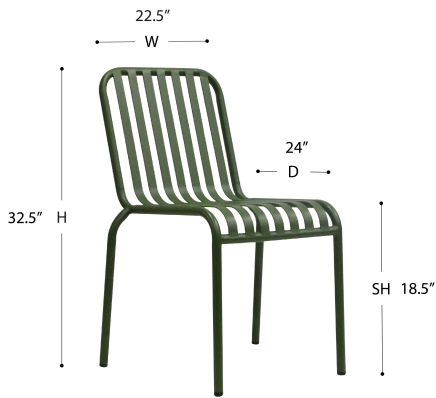

Enid Outdoor Side Chair 90730-DKGRN

This outdoor side chair's exquisite slat design and gleaming surface make it look great on your patio, in your garden, or anywhere else indoors or out. Made of powder-coated steel, this chair is rust, corrosion, and water-resistant for long-lasting use.

Features:

- Frame, Seat & Back: Powder-Coated Steel
- Feet: Plastic Glides
- No Assembly Required
- Weight Capacity: 300 lbs.
- Stackable up to 8 units
- Indoor / Outdoor
- Rust, Corrosion, and Water Resistant
- Contract-Grade

OVERALL DIMENSIONS

Assembled Size: **W:** 22.64 **D:** 23.82 **H:** 32.49 **INCHES (W: 57.5 D: 60.5 H: 82.5 CM)**

Net Weight/PC: 15.3 **LBS** (6.95 KG)

Gross Weight/CTN: 37.8 **LBS** (17.16 KG)

Weight Capacity/PC: 300 **LBS** (136.08 KG)

Carton Dimension: **W:** 23.63 **D:** 25.99 **H:** 35.24 **INCHES (W: 60 D: 66 H: 89.5 CM)**

Volume/CTN: **CUFT:** 12.6 (**CBM:** 0.36)

Quantity in Carton: 2 **PC/CTN**

Assembled/RTA: No Assembly Required