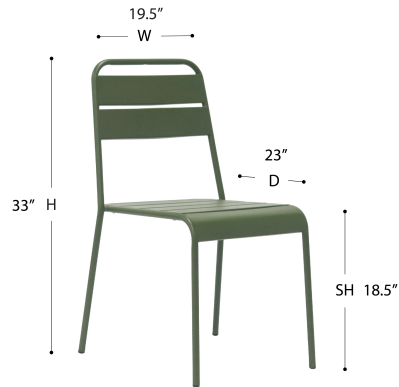

Rosco Outdoor Side Chair 90867-DKGRN

Features powder-coated steel for a wear-resistant finish. Its electrophoresis treatment prevents rust and designed for space efficiency. Stacks up to 8 high. Clean lines and contemporary looks make our furniture a sophisticated statement in any setting. Elevate your commercial environments, such as hotels and restaurants, or any residential backyard with our durable outdoor pieces.

Features:

- Powder coated steel
- Anti-rust electrophoresis outdoor treatment
- Double powder coated steel
- Weight capacity 300 lbs.
- No assembly required
- Stackable up to 8 units
- Indoor/Outdoor
- Contract Grade

OVERALL DIMENSIONS

**Assembled Size:** W: 19.69 D: 22.84 H: 33.08 INCHES (W: 50 D: 58 H: 84 CM)

**Net Weight/PC:** 9.71 LBS (4.4 KG)

**Gross Weight/CTN:** 26.90 LBS (12.2 KG)

**Weight Capacity/PC:** 300 LBS (136.08 KG)

**Carton Dimension:** W: 24.41 D: 21.07 H: 35.83 INCHES (W: 62 D: 53.5 H: 91 CM)

**Volume/CTN:** CUFT: 10.6 (CBM: 0.3)

**Quantity in Carton:** 2 PC/CTN

**Assembled/RTA:** No Assembly Required

**Vendor Code:** SNCO